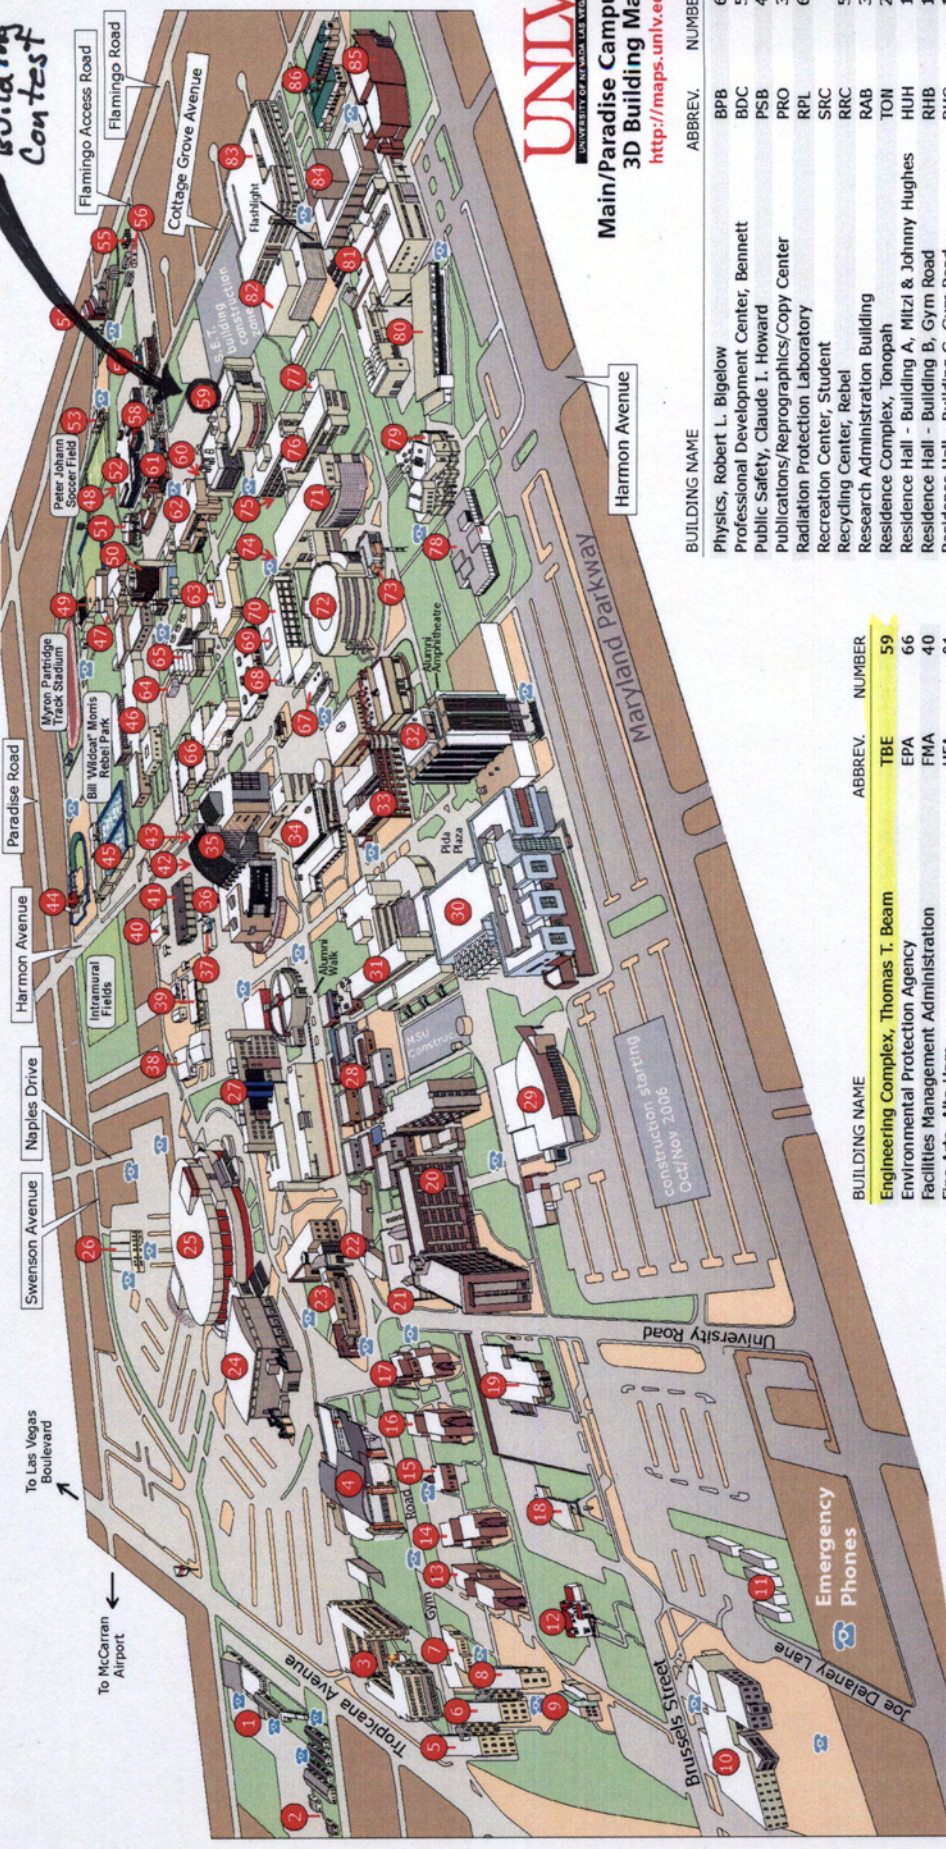

Bridge Building Contest

UNLV Main/Paradise Campus 3D Building Map <http://maps.unlv.edu>

BUILDING NAME	ABBREV.	NUMBER
Physics, Robert L. Bigelow	BPB	65
Professional Development Center, Bennett	BDC	51
Public Safety, Claude I. Howard	PSB	42
Publications/Reprographics/Copy Center	PRO	36
Radiation Protection Laboratory	RPL	68
Recreation Center, Student	SRC	4
Recycling Center, Rebel	RAB	56
Research Administration Building	RAB	39
Residence Complex, Tonopah	TON	20
Residence Hall - Building A, Mitzl & Johnny Hughes	HUH	17
Residence Hall - Building B, Gym Road	RHB	16
Residence Hall - Building C, Gym Road	RHC	14
Residence Hall - Building D, Margie & Robert Falman	MFH	13
Residence Hall, Claudine Williams	CWH	5
Residence Hall, Kitty Rodman	KRH	8
Residence Hall, William S. Boyd	WBH	6
Resident Services Building, Gym Road South	RHW	9
Residential Life Building, Eugene R. Warner	WRL	15
Residential Life Housing Administration Building	HAB	7
SideWalk Café	SWC	75
Soccer Building, Robert Miller	MSB	53
Softball Stadium, Eller Media	EMS	44
Student Services Complex	SSC	23
Student Union	MSU	30
System Computing Services	SCS	67
Taylor Hall, William D.	TAY	55
Technology Building	TEC	69
Tennis Complex, Frank and Vicki Fertitta	FTC	45
Theatre, Judy Bayley	JBT	84
Thomas & Mack Center	TMC	25
Trailer Site, North	NTS	58
Trailer Site, South	STS	11
Trailers, White Hall	WHT	60
University Hall	UWH	43
University Systems Building	USB	37
Wright Hall, John S.	WRI	33

Parking Garage

Point D

Directions from

Point A

Airport Tunnel

1. Exit Sunset Rd./McCarran Airport.
2. Stay in the right hand lane and merge onto N. Airport Con.
3. Continue onto Swenson St.
4. Turn right onto E. Flamingo Rd.
5. Turn right onto Claymont St.
6. Turn left onto Cottage Grove Ave.
7. Garage will be on the right.

1. Exit Flamingo
2. Head east on E. Flamingo RD. toward S. Las Vegas Blvd.
3. Turn right onto Claymont St.
4. Turn left onto Cottage Grove Ave.
5. Garage will be on your right.

Point D

Tropicana and Maryland